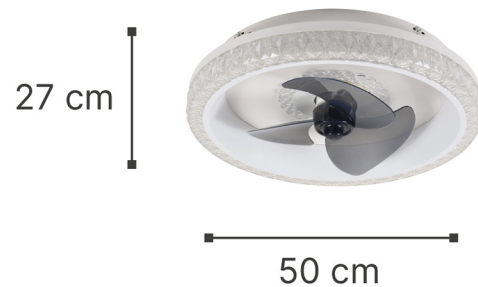

Superior

Power	LED 35W
Color temperature	3000K/4000K/ 6500K, by controller
Dimmable	YES
Mottor	15W DC
Noise level	40db
Speeds	6
Blades	3ABS
Revolutions/ minute	950rpm
Timer	2hours
Voltage	230V
IP Rate	IP20
Area coverage	15-20m ²
Dimensions	50x27cm

5 207231 007692 >

WHITE- 101000210

5 207231 007708 >

GOLDEN- 101000260