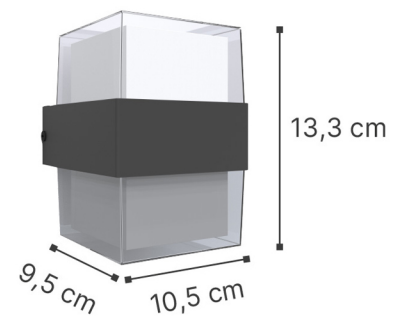

Louise

Power	LED 8W
Color temperature	3000K
Lumen	600
Dimmable	No
Material	ABS+PC
IP Rate	IP44
Light	Up & Down

ANTHRACITE - 80203341