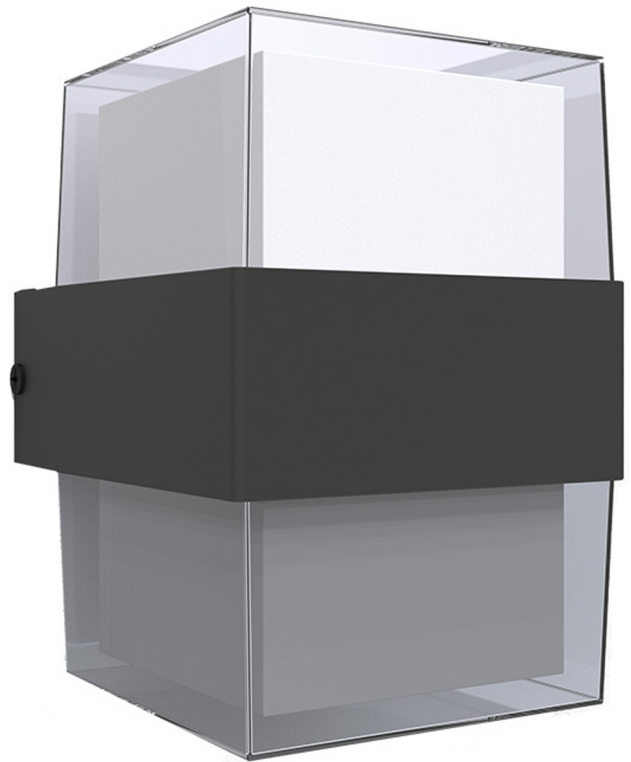

Louise

Power	LED 8W
Color temperature	3000K
Lumen	600
Dimmable	No
Material	ABS+PC
IP Rate	IP44
Light	Up & Down

ANTHRACITE - 80203341