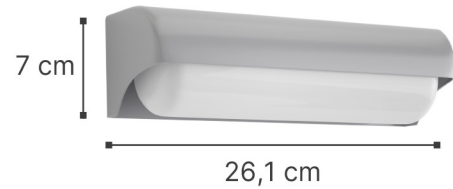

Erie

Power	LED 10W
Color temperature	3CCT
Lumen	500
Dimmable	No
Material	ABS+PC
IP Rate	IP44
Light	Up & Down

WHITE - 80203020

GREY - 80203030

ANTHRACITE - 80203040