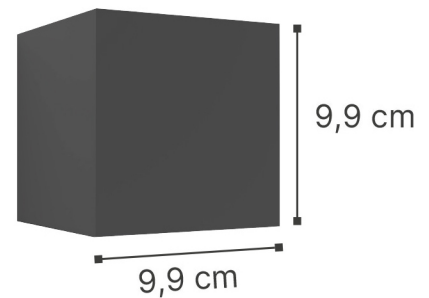

Emerald

Power	LED 10W
Color temperature	3000K
Lumen	300
Dimmable	No
Material	ABS+PC
IP Rate	IP44
Light	Up & Down

WHITE - 80203121

GREY - 80203131

ANTHRACITE - 80203341