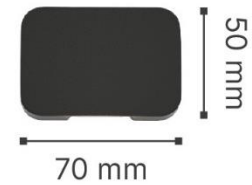

Silver

Power	LED 1W
Color temperature	3000K
Lumen	60
Dimmable	No
Material	ABS+PC
IP Rate	IP65
Volt	220-240V
Type of LED	2835 SMD

WHITE - 80202420

GREY - 80202430

ANTHRACITE - 80202440