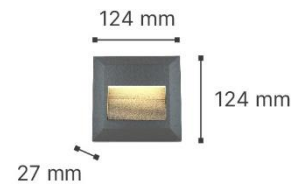

Salmon

Power	LED 3W
Color temperature	3000K/4000K/6000K
Lumen	150
Dimmable	No
Material	ABS+PC
IP Rate	IP65
Volt	220-240V
Type of LED	2835 SMD

5 207231 005551 >
WHITE - 80201820

5 207231 005544 >
GREY - 80201830