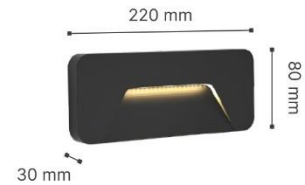

Kentucky

Power	LED 3W
Color temperature	3000K/4000K/6000K
Lumen	180
Dimmable	No
Material	ABS+PC
IP Rate	IP65
Volt	220-240V
Type of LED	2835 SMD

5 207231 005612 >
WHITE - 80202020

5 207231 005605 >
GREY - 80202030