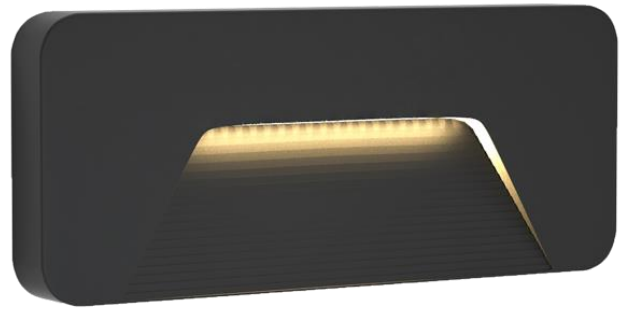

Kentucky

Power	LED 3W
Color temperature	3000K/4000K/6000K
Lumen	180
Dimmable	No
Material	ABS+PC
IP Rate	IP65
Volt	220-240V
Type of LED	2835 SMD

5 207231 005612 >
WHITE - 80202020

5 207231 005605 >
GREY - 80202030