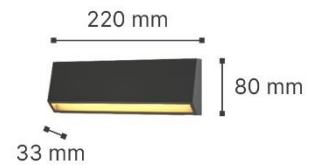

Blue

Power	LED 4W
Color temperature	3000K/4000K/6000K
Lumen	220
IP Rate	IP65
Volt	220-240V
Type of LED	2835 SMD

WHITE - 80202320

GREY - 80202330

ANTHRACITE - 80202340