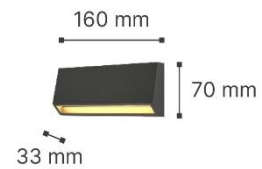

Blue

Power	LED 3W
Color temperature	3000K/4000K/6000K
Lumen	150
IP Rate	IP65
Volt	220-240V
Type of LED	2835 SMD

WHITE - 80202220

GREY - 80202230

ANTHRACITE - 80202240