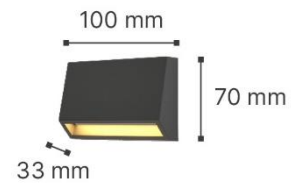

Blue

Power	LED 1.5W
Color temperature	3000K/4000K/6000K
Lumen	80
IP Rate	IP65
Volt	220-240V
Type of LED	2835 SMD

WHITE - 80202120

GREY - 80202130

ANTHRACITE - 80202140